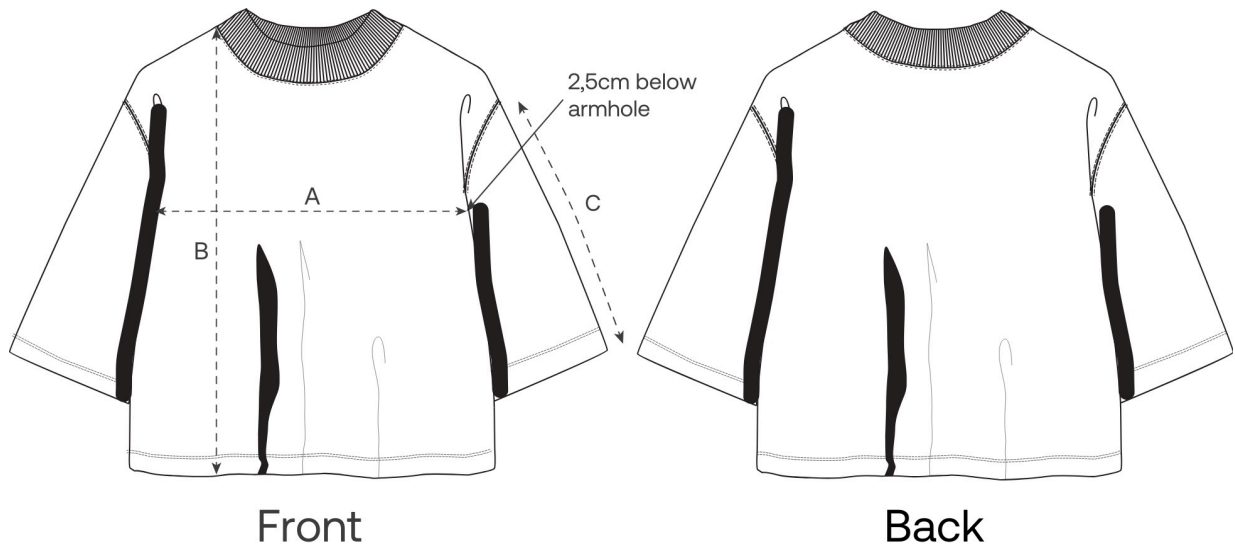

C156

Black

C002

French
Navy

C727

Größenführer

Measurement in cm	XS	S	M	L	XL	XXL
A - Half Chest	50	53	56	59	62	66
B - Body Length	48	51	53	55	57	59
C - Sleeve Length	28.5	29	29.5	30	30.5	31

Verpackung