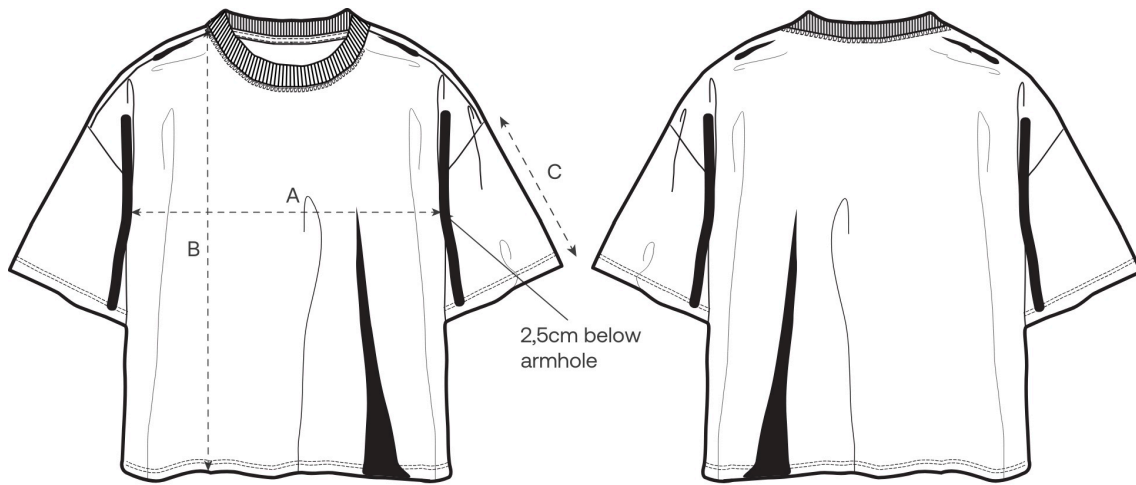

Whites

Colors

Größenführer

Front

Back

Measurement in cm	XXS	XS	S	M	L	XL	XXL	3XL
A - Half Chest	59	61	63	67	70	73	77	81
B - Body Length	56	58	64	68	70	72	74	76
C - Sleeve Length	20.5	21.5	23	24.5	25	25.5	26	26.5

Verpackung

Sizes	XXS	XS	S	M	L	XL	XXL	3XL
Pieces / bag	5	5	5	5	5	5	5	5
Pieces / box	25	50	50	50	50	50	50	25