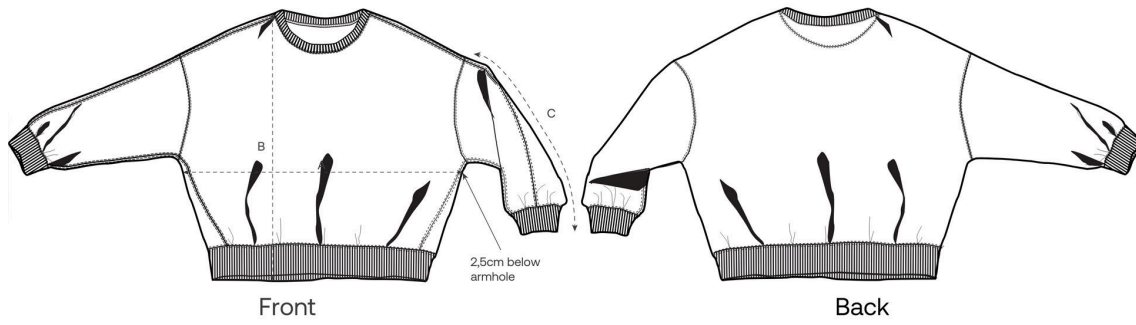

Colors

Essential Heathers

Größenführer

Measurement in cm	XS	S	M	L	XL	XXL
A - Half Chest	67	70	73	76	79	83
B - Body Length	58	61	63	65	67	69
C - Sleeve Length	43.3	45	46.5	48	49.5	49.5

Verpackung

Sizes	XS	S	M	L	XL	XXL
Pieces / bag	5	5	5	5	5	5
Pieces / box	20	20	20	20	20	20