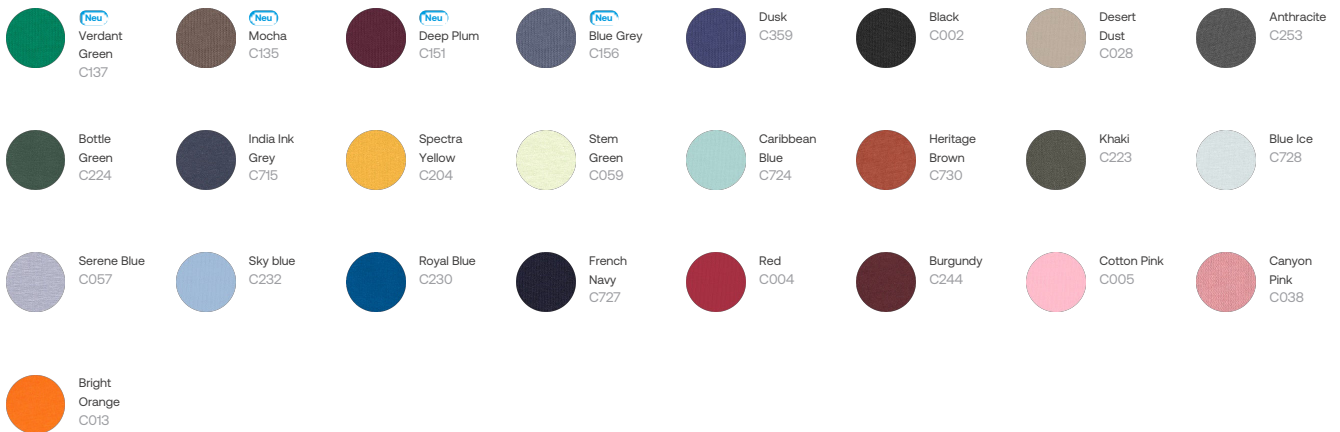

Whites

Colors

Essential Heathers

Größenführer

Front

Back

Measurement in cm	XXS	XS	S	M	L	XL	XXL	3XL	4XL	5XL
A - Half Chest	46.5	49	51.5	54	57	60	63	66	71	76
B - Body Length	60	62	67	71	73	75	77	79	81	82
C - Sleeve Length	60.5	61.5	64	65.5	67	68.5	70	70	70	70