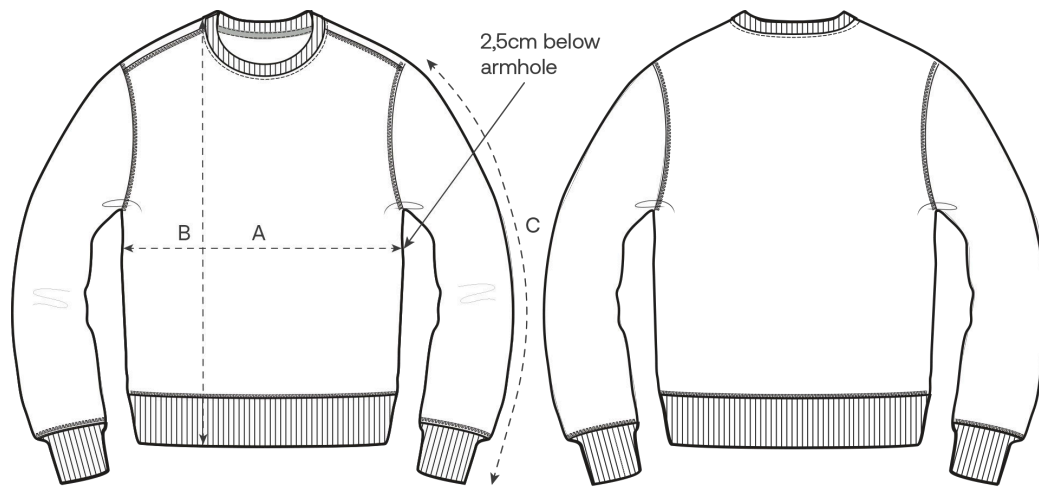

Whites

Colors

Essential Heathers

Größenführer

Front

Back

Measurement in cm	XXS	XS	S	M	L	XL	XXL	3XL	4XL	5XL
A - Half Chest	46.5	49	51.5	54	57	60	63	66	71	76
B - Body Length	60	62	67	71	73	75	77	79	81	82
C - Sleeve Length	60.5	61.5	64	65.5	67	68.5	70	70	70	70