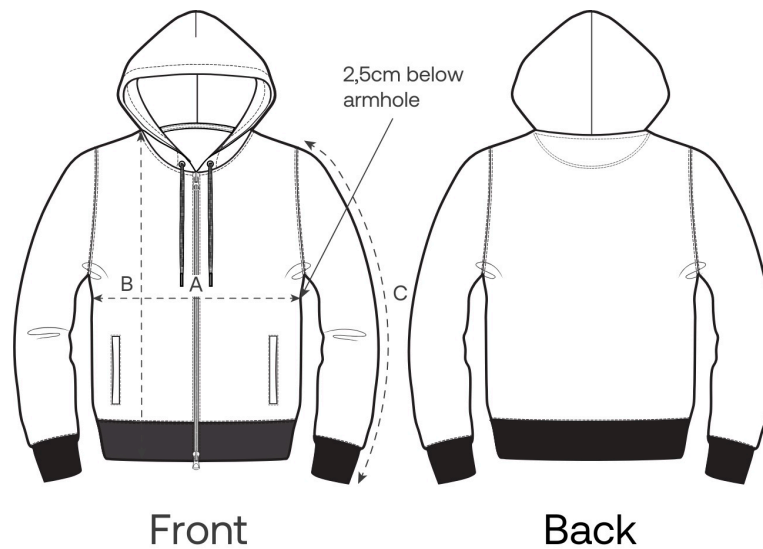

Colors

Black
C002

French
Navy
C727

Essential Heathers

Heather
Grey
C250

Größenführer

Measurement in cm	XXS	XS	S	M	L	XL	XXL	3XL
A - Half Chest	50	52	54	58	61	64	68	72
B - Body Length	60	63	68	71	73	75	75	77
C - Sleeve Length	58	60	64	66	68	68.5	69	69

Verpackung

Sizes	XXS	XS	S	M	L	XL	XXL	3XL
Pieces / bag	5	5	5	5	5	5	5	5
Pieces / box	10	20	20	20	20	20	20	10