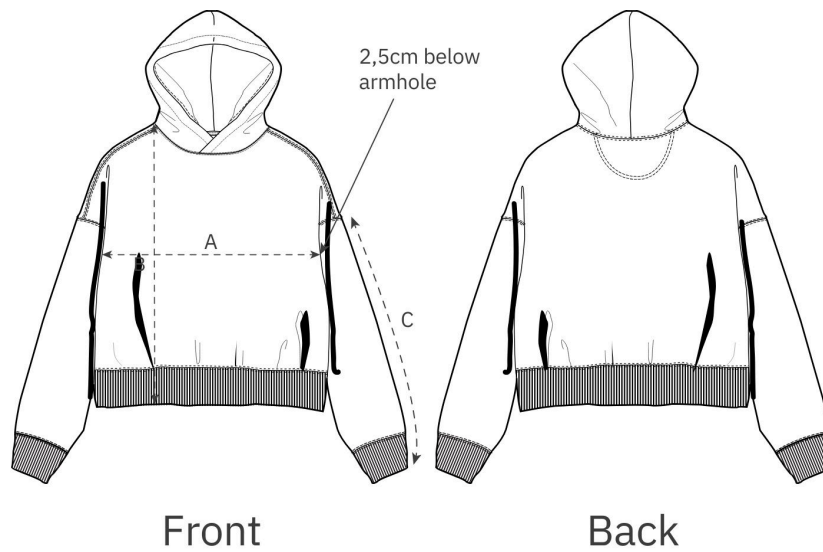

Whites

Colors

Größenführer

Measurement in cm	XXS	XS	S	M	L	XL	XXL	3XL
A - Half Chest	60	62	64	68	71	74	78	82
B - Body Length	55	58	62	66	68	70	72	74
C - Sleeve Length	48	50	54	56	58	58.5	59	59

Verpackung

Sizes	XXS	XS	S	M	L	XL	XXL	3XL
Pieces / bag	5	5	5	5	5	5	5	5
Pieces / box	10	15	15	15	15	15	15	10