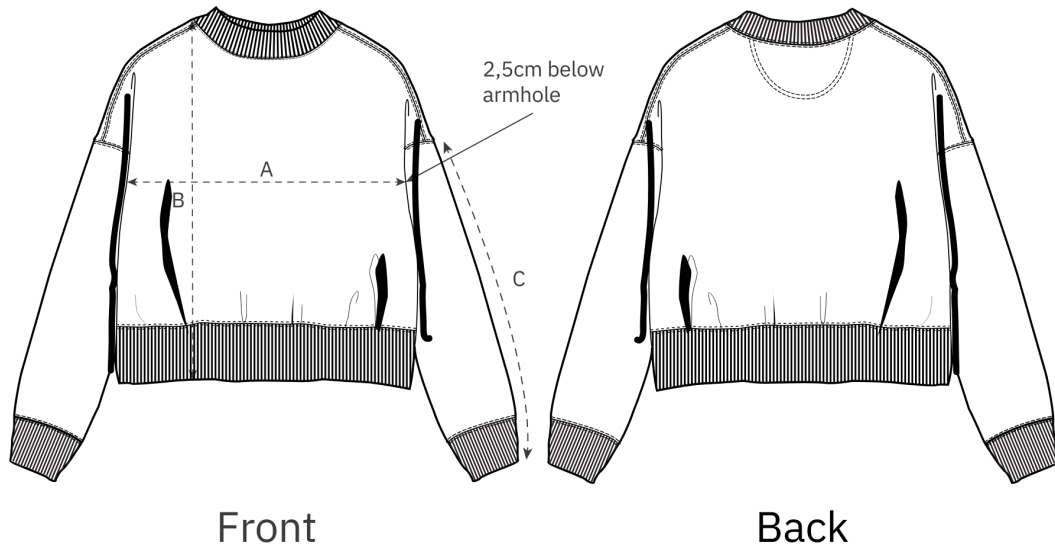

Whites

Colors

Größenführer

Measurement in cm	XXS	XS	S	M	L	XL	XXL	3XL
A - Half Chest	60	62	66	68	71	74	78	82
B - Body Length	55	58	62	66	68	70	72	74
C - Sleeve Length	48	50	54	56	58	58.5	59	59

Verpackung

Sizes	XXS	XS	S	M	L	XL	XXL	3XL
Pieces / bag	5	5	5	5	5	5	5	5
Pieces / box	10	20	20	20	20	20	20	10