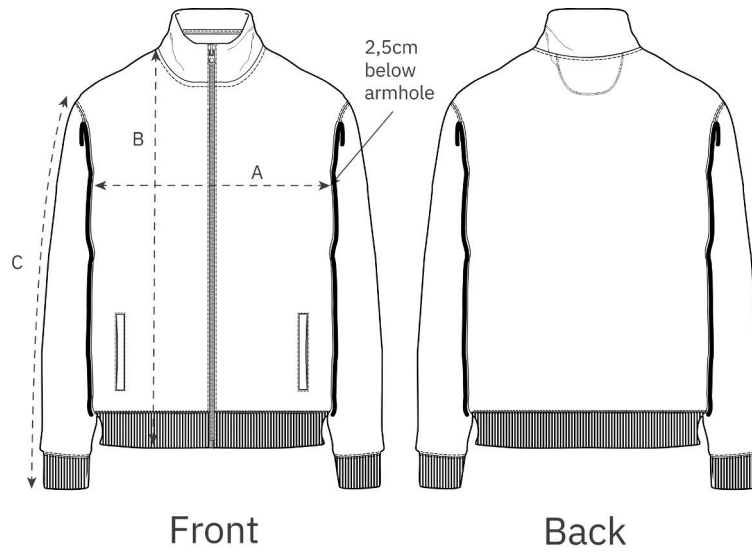

Whites

Colors

Essential Heathers

Größenführer

Measurement in cm	XXS	XS	S	M	L	XL	XXL	3XL	4XL	5XL
A - Half Chest	46	48	50	54	57	60	64	68	78	73
B - Body Length	59	62	66	70	72	74	76	78	81	80
C - Sleeve Length	56.5	58.5	63	65.5	67.5	68	68.5	68.5	68.5	68.5

Verpackung

Sizes	XXS	XS	S	M	L	XL	XXL	3XL	4XL	5XL
Pieces / bag	5	5	5	5	5	5	5	5	5	5
Pieces / box	10	20	20	20	20	20	20	10	10	10