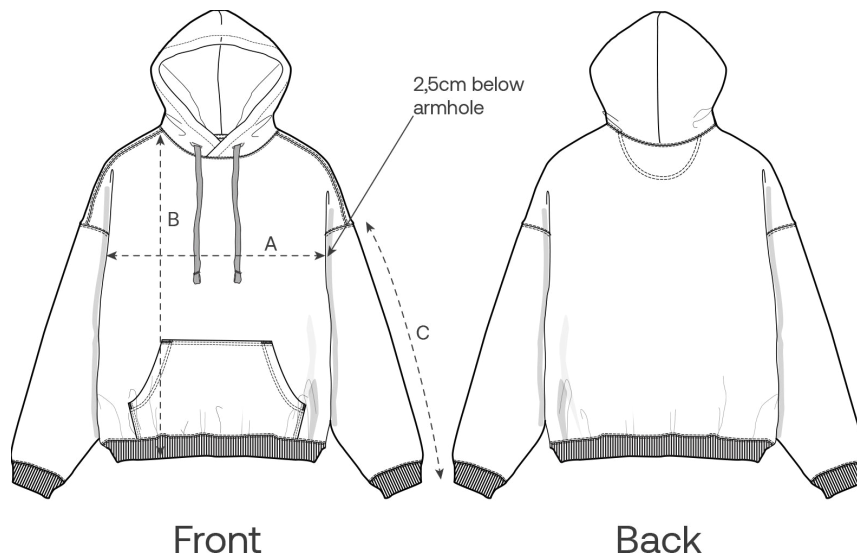

Colors

Neu
G. Dyed
Misty Grey
C157

Neu
G. Dyed
Anthracite
C162

G. Dyed
Blue Stone
C732

G. Dyed
Black Rock
C140

G. Dyed
Latte
C733

Größenführer

Front

Back

Measurement in cm	XXS	XS	S	M	L	XL	XXL	3XL
A - Half Chest	59.5	61.5	63.5	67.5	70.5	73.5	77.5	81.5
B - Body Length	60	63	68	72	74	76	78	80
C - Sleeve Length	50	52	56.5	59	61	61.5	62	62

Verpackung

Sizes	XXS	XS	S	M	L	XL	XXL	3XL
Pieces / bag	5	5	5	5	5	5	5	5
Pieces / box	10	20	20	20	20	20	20	10