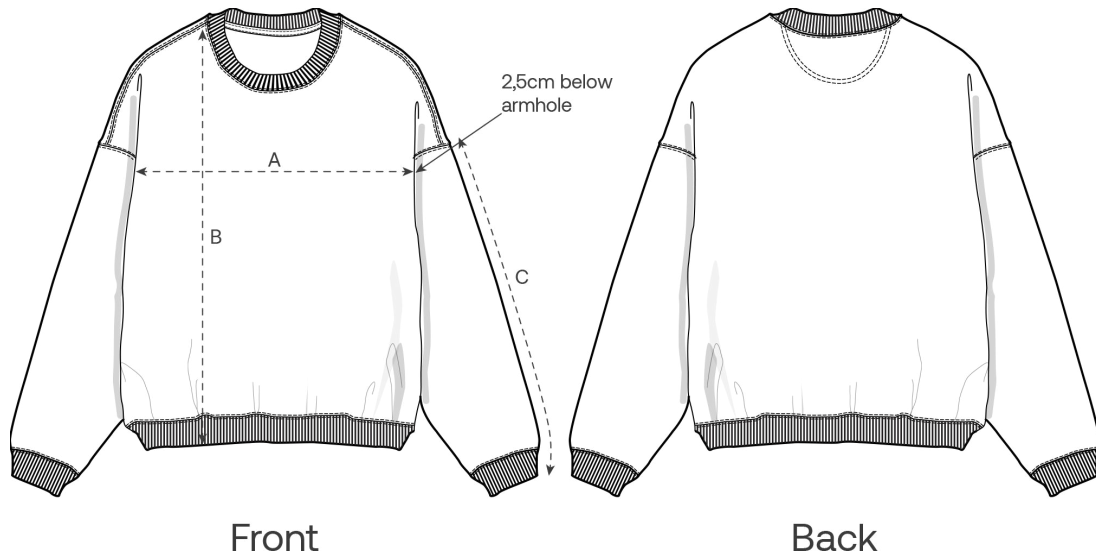

Colors

Neu
G. Dyed
Misty Grey
C157

Neu
G. Dyed
Anthracite
C162

G. Dyed
Blue Stone
C732

G. Dyed
Black Rock
C140

G. Dyed
Latte
C733

Größenführer

Measurement in cm	XXS	XS	S	M	L	XL	XXL	3XL
A - Half Chest	59.5	61.5	63.5	67.5	70.5	73.5	77.5	81.5
B - Body Length	60	63	68	72	74	76	78	80
C - Sleeve Length	50	52	56.5	59	61	61.5	62	62