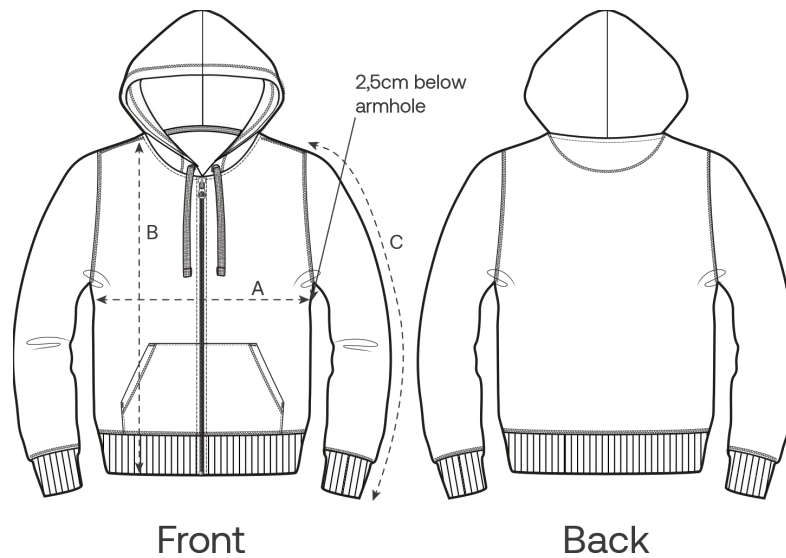

Heather
Grey
C250

Größenführer

Measurement in cm	XXS	XS	S	M	L	XL	XXL	3XL	4XL	5XL
A - Half Chest	46	48	50	54	57	60	64	68	73	78
B - Body Length	59	62	66	70	72	74	76	78	80	81
C - Sleeve Length	56.5	58.5	63	65.5	67.5	68	68.5	68.5	68.5	68.5