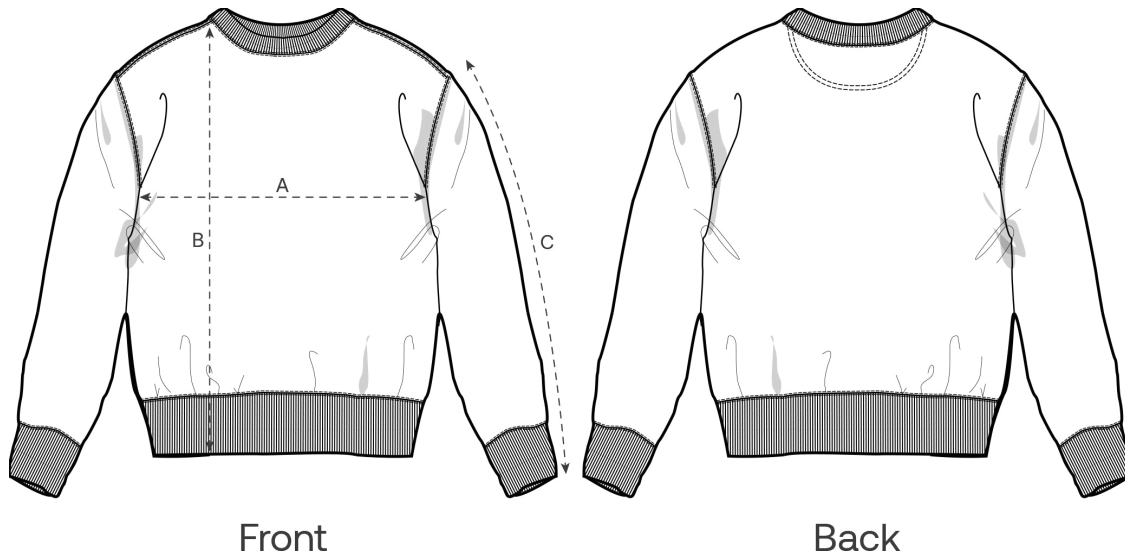

Whites

Colors

Essential Heathers

Special Heathers

Größenführer

Measurement in cm	XXS	XS	S	M	L	XL	XXL	3XL	4XL	5XL
A - Half Chest	51	53	55	59	62	65	69	73	78	83
B - Body Length	64	67	71	74	76	78	80	82	84	85
C - Sleeve Length	58.5	60.5	64.5	66.5	68.5	69	69.5	69.5	69.5	69.5