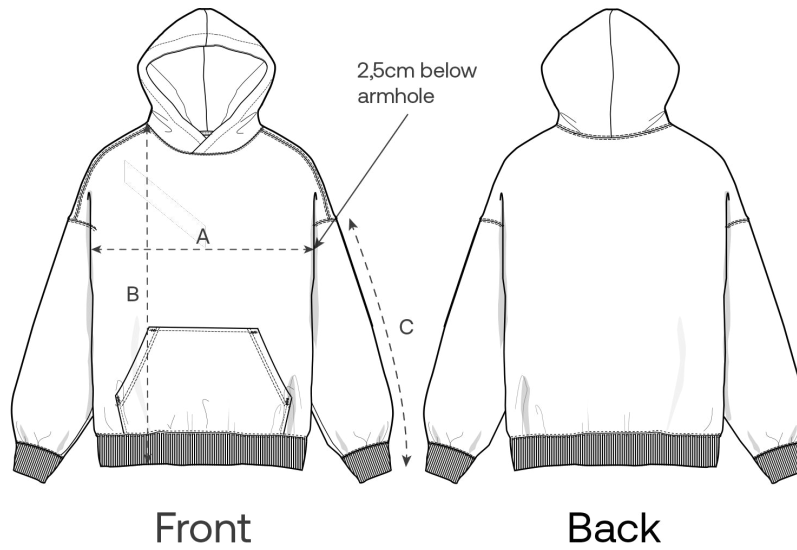

Whites

Colors

Essential Heathers

Größenführer

Measurement in cm	XXS	XS	S	M	L	XL	XXL	3XL
A - Half Chest	53	55	57	61	64	67	71	75
B - Body Length	58	61	65	69	71	73	73	75
C - Sleeve Length	50.5	52.5	56.5	58.5	60.5	61	61.5	61.5

Verpackung

Sizes	XXS	XS	S	M	L	XL	XXL	3XL
Pieces / bag	5	5	5	5	5	5	5	5
Pieces / box	10	20	20	20	20	20	20	10